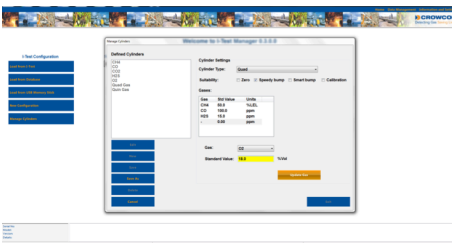

Manage cylinders

- Ensure gas is tracked
- Ensure gas is in date
- Flexibility of concentrations