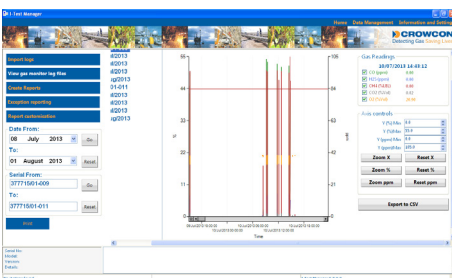

View data

- Data reporting in graph form
- Search by date
- Full site record keeping

Create reports

- Site compliant
- Tailored reporting
- Print or save certificates

Exception reporting

Date	Time	Member type	Event type	Result	L'Test serial no
02/AUG/2013	08:18:18	Gas-Pro	Calibration	Fail	00000002
02/AUG/2013	10:36:34	Gas-Pro	Calibration	Fail	00000002
02/AUG/2013	11:41:14	Gas-Pro	Calibration	Pass	00000002
02/AUG/2013	12:16:28	Gas-Pro	Calibration	Pass	00000002

- Ensure everyone is following site rules
- Report on missing units
- Flexibility on reports

Please see the back page for full specifications.